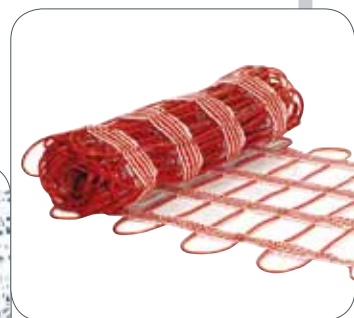

The Floor
Warming
Company

Professional Underfloor Heating from The Floor Warming Company

Price list (valid from 1st October 2011)

Underfloor heating

Product range and price list

UFH Standard Mat

The UFH Standard mat is easy to install, has only one connection cable and comes with a reel of self adhesive tape.

- Powerful 160 watt
- Only one connection cable
- Adds only 3mm to the depth of the floor
- No electro magnetic field
- Self adhesive tape included
- Fabric backing for better installation
- Covered by lifetime warranty and 10 year full floor guarantee

Size	Product codes	Dimensions	RRP £	Price (inc VAT) £
1.0m ²	STAN010160	0.5 x 2.0m	68.00	81.60
1.5m ²	STAN015160	0.5 x 3.0m	84.00	100.80
2.0m ²	STAN020160	0.5 x 4.0m	100.00	120.00
2.5m ²	STAN025160	0.5 x 5.0m	116.00	139.20
3.0m ²	STAN030160	0.5 x 6.0m	130.00	156.00
4.0m ²	STAN040160	0.5 x 8.0m	165.00	198.00
5.0m ²	STAN050160	0.5 x 10.0m	197.00	236.40
6.0m ²	STAN060160	0.5 x 12.0m	230.00	276.00
7.0m ²	STAN070160	0.5 x 14.0m	260.00	312.00
8.0m ²	STAN080160	0.5 x 16.0m	294.00	352.80
9.0m ²	STAN090160	0.5 x 18.0m	325.00	390.00
10.0m ²	STAN100160	0.5 x 20.0m	345.00	414.00

UFH Classic Mat

The UFH Classic mat is similar to the Standard mat but has two connection cables making it a little less easy to install. This is the thinnest mat in our range.

- 500mm wide
- Powerful 160 watt
- Adds only 2.5mm to the depth of the floor
- Fabric backing for better installation
- Covered by lifetime warranty and 10 year full floor guarantee